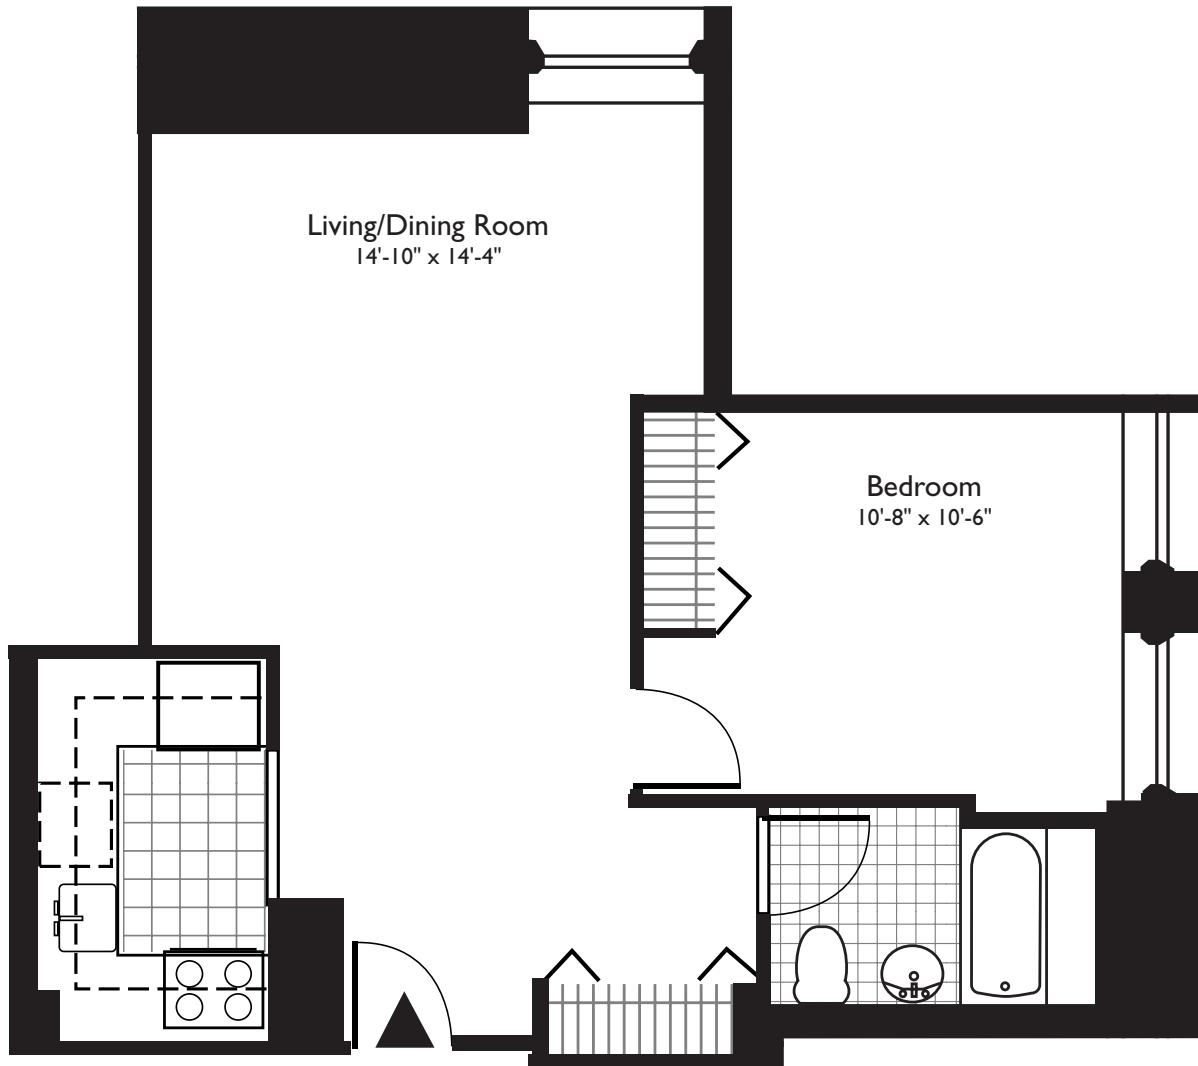

**WHERE THE ISLE OF MANHATTAN
MEETS THE BLUE OF THE OCEAN**

1 WEST STREET
NEW YORK, NY 10004
T 212.742.0201
OCEAN1WEST.COM

NOTES

All dimensions and layouts are approximate and are subject to normal construction variances and tolerances.