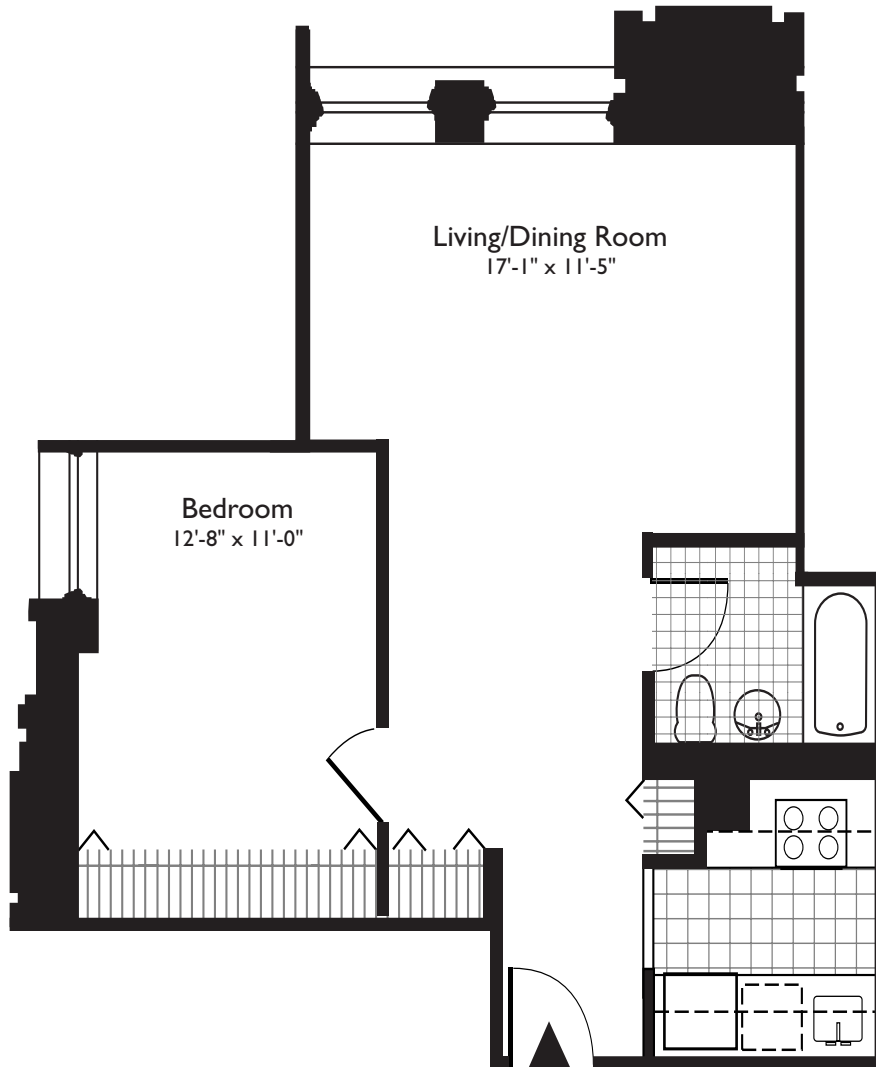

**WHERE THE ISLE OF MANHATTAN
MEETS THE BLUE OF THE OCEAN**

1 WEST STREET
NEW YORK, NY 10004
T 212.742.0201
OCEAN1WEST.COM

NOTES

All dimensions and layouts are approximate and are subject to normal construction variances and tolerances.